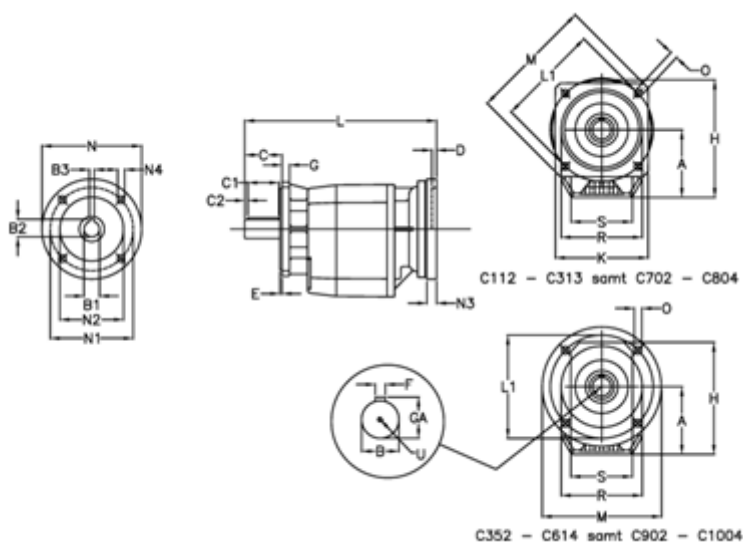

# Data Sheet

Article number: 40600801492460

Description: Helical gearbox  
C802F-14,9-P180B5

## Measures

A = 247.0	D = 6.0	L1 = 350	R = 320
B = 80	E = 5	M = 400	S = 300
B1 = 48	F = 22	N = 350	U = M20x42
B2 = 51.8	G = 20	N1 = 300	
B3 = 14	GA = 85.0	N2 = 250	
C = 140	H = 422.0	N3 = 23	
C1 = 110	K = 350	N4 = 18	
C2 = 15	L = 635.0	O = 18.0	